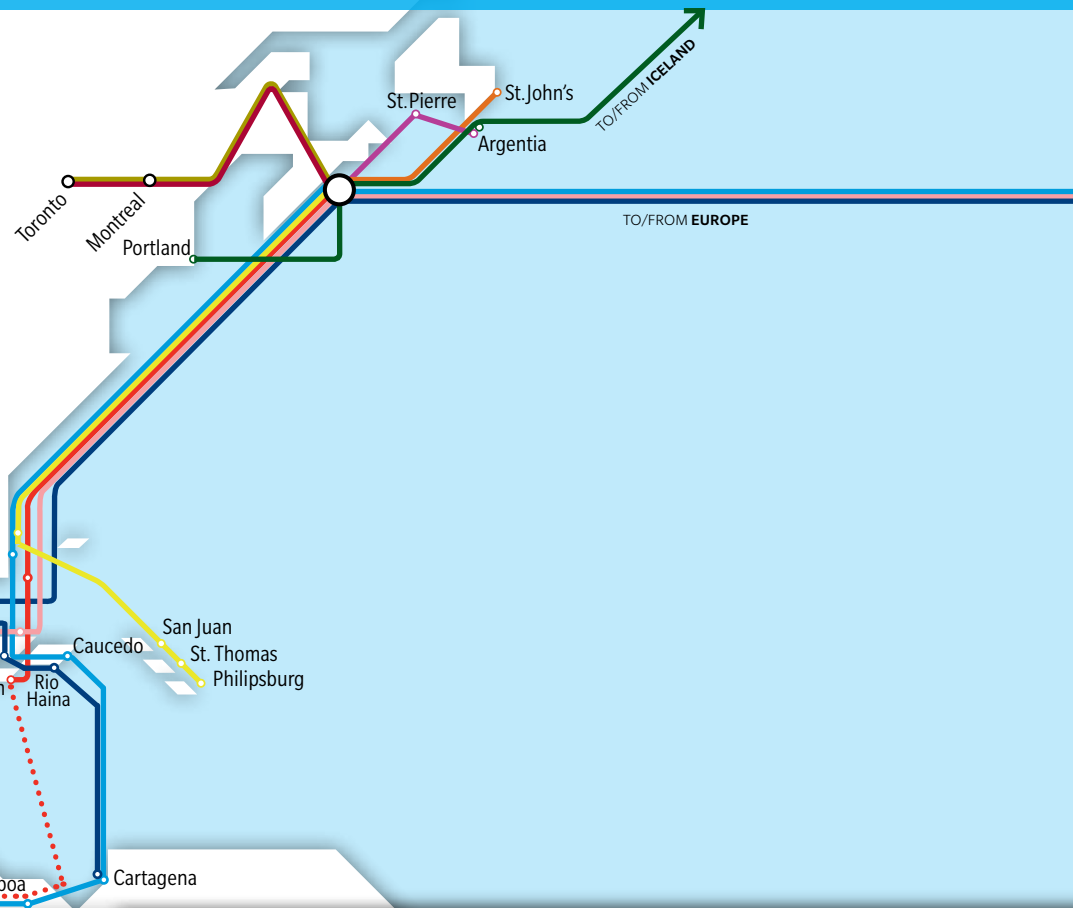

Port of Halifax Americas Services

www.porthalifax.ca/about-us/resources/global-services-map

RAIL days CN RAIL SERVICE

IN-bound	MONTREAL	TORONTO
	1.4	1.8
OUT-bound	MONTREAL	TORONTO
	1.4	1.8

ROAD days CLASS 1 HIGHWAYS

IN & OUT-bound	MONTREAL	TORONTO
	1.2	1.7

Oakland
Los Angeles

W. Palm Beach
Pt. Everglades
Miami
Mariel
Santiago de Cuba
Moa
Kingston
Rio Haina
Caucedo
San Juan
St. Thomas
Philipsburg

TO/FROM ASIA

Balboa
Cartagena

IN-bound days:

via Panama Canal

THE Alliance • AL5	CAUCEDO	CARTAGENA	BALBOA	OAKLAND	LOS ANGELES
	11	13	16	25	29

Fairview Cove SHIP LINES: H-L (AL5) • HMM (AL5) • ONE (AL5) • YML (AL5)

Tropical • Caribbean	PHILIPSBURG	ST. THOMAS	SAN JUAN	W. PALM BEACH
	4	5	6	9

Atlantic Hub SHIP LINES: TROPICAL

Melfi • MedCan	MARIEL	SANTIAGO DE CUBA	CARTAGENA	RIO HAINA
	8	10	11	17

Atlantic Hub SHIP LINES: MELFI

TMSI	ST. PIERRE	ARGENTIA
	2	3

Fairview Cove SHIP LINES: TMSI

Nirint • ECCE	MOA	MARIEL
	6	11

Ocean Terminal SHIP LINES: NIRINT

ZIM • CFX	MIAMI	KINGSTON
	8	11

Fairview Cove SHIP LINES: ZIM

Eimskip • Green Line	PORTLAND	ARGENTIA
	2	19

Atlantic Hub SHIP LINES: EIMSKIP

Oceanex	ST. JOHN'S
	2

Fairview Cove SHIP LINE: OCEANEX

OUT-bound days:

via Panama Canal

THE Alliance • AL5	PT. EVERGLADES	CARTAGENA	BALBOA	LOS ANGELES	OAKLAND
	4	8	12	19	23

Fairview Cove SHIP LINES: H-L (AL5) • HMM (AL5) • ONE (AL5) • YML (AL5)

Tropical • Caribbean	W. PALM BEACH	SAN JUAN	ST. THOMAS	PHILIPSBURG
	4	6	7	8

Atlantic Hub SHIP LINES: TROPICAL

Melfi • MedCan	MARIEL	RIO HAINA	CARTAGENA	SANTIAGO DE CUBA
	6	10	14	17

Atlantic Hub SHIP LINES: MELFI

ZIM • CFX	KINGSTON	MIAMI
	8	11

Fairview Cove SHIP LINES: ZIM

TMSI	ARGENTIA	ST. PIERRE
	1	2

Fairview Cove SHIP LINES: TMSI

Eimskip • Green Line	ARGENTIA	REYKJAVIK
	1	7

Atlantic Hub SHIP LINES: EIMSKIP

Oceanex	ST. JOHN'S
	2

Fairview Cove SHIP LINES: OCEANEX