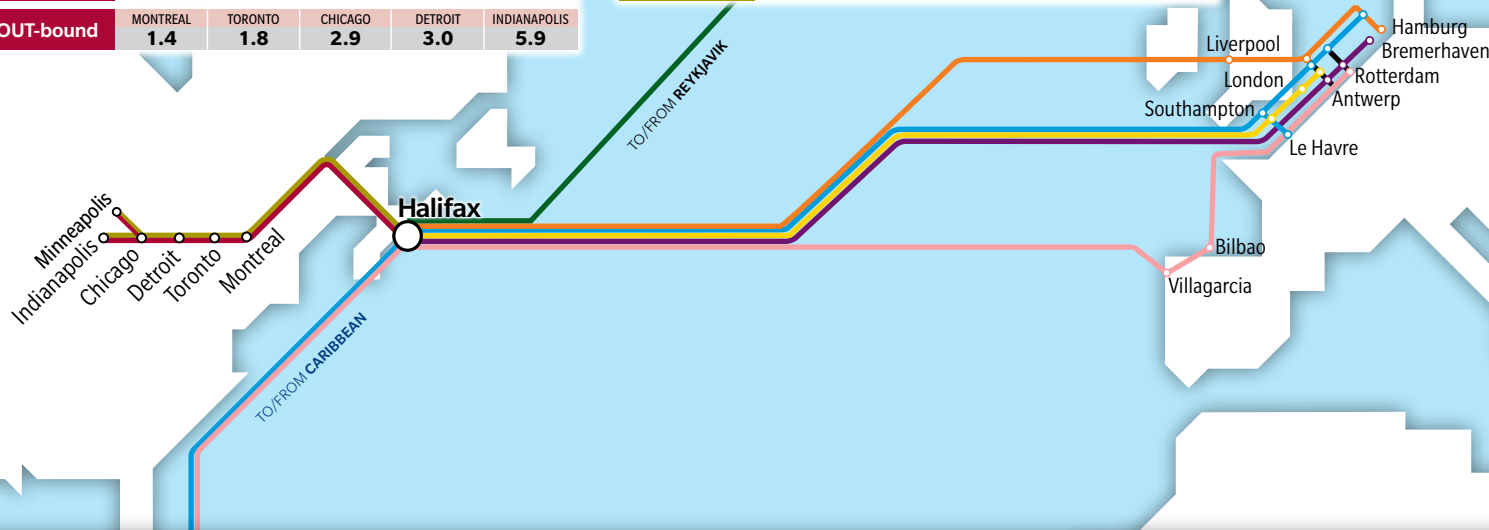

ROAD days CLASS 1 HIGHWAYS

IN & OUT-bound	MONTREAL	TORONTO	DETROIT	INDIANAPOLIS	CHICAGO
	1.2	1.7	2.0	2.2	2.3

IN-bound days:

THE Alliance•AL5	ANTWERP	HAMBURG	ROTTERDAM	LE HAVRE	SOUTHAMPTON
	8	10	13	14	16

Fairview Cove SHIP LINES: H-L (AL5) • HMM (AL5) • ONE (AL5) • YML (AL5)

OCEAN TERMINALS SHIP LINES: NIRINT

MSC Canada Express	LE HAVRE	ANTWERP	LONDON
	17	18	19

Atlantic Hub SHIP LINES: MSC

Eimskip•Green Line	REYKJAVIK
	9

Atlantic Hub SHIP LINES: EIMSKIP

OUT-bound days:

THE Alliance•AL5	SOUTHAMPTON	LE HAVRE	ROTTERDAM	HAMBURG	ANTWERP
	8	10	11	13	16

Fairview Cove SHIP LINES: H-L (AL5) • HMM (AL5) • ONE (AL5) • YML (AL5)

ACL•A	LIVERPOOL	HAMBURG	ANTWERP
	6	10	13

Fairview Cove SHIP LINE: ACL (A)

SL1•CAE	BREMERHAVEN	ROTTERDAM	ANTWERP
	8	10	12

Atlantic Hub SHIP LINES: CMA-CGM (SL1) • MAERSK (CAE)

Nirint•ECCE	VILLAGARCIA	BILBAO	ROTTERDAM
	8	11	13

OCEAN TERMINALS SHIP LINES: NIRINT

MSC Canada Express	LONDON	ANTWERP	LE HAVRE
	8	9	10

Atlantic Hub SHIP LINES: MSC

Eimskip•Green Line	REYKJAVIK
	7

Atlantic Hub SHIP LINES: EIMSKIP