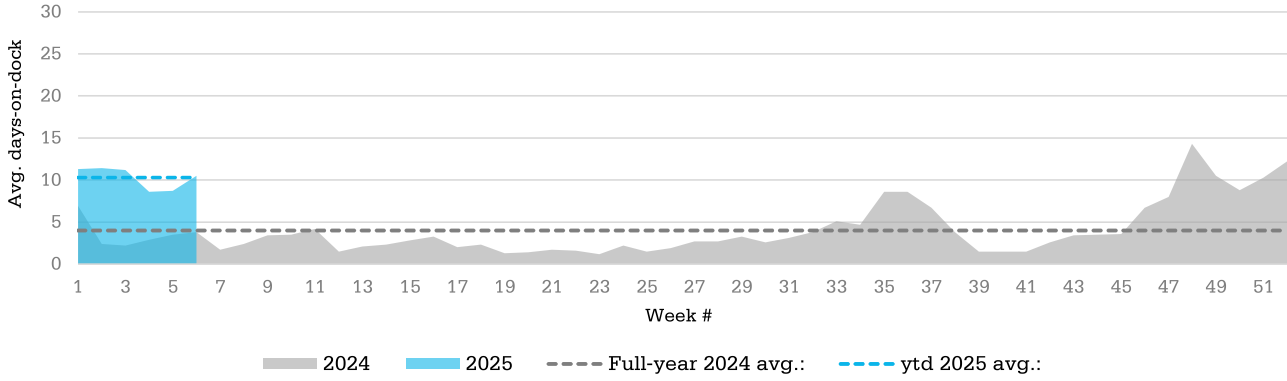

2024 vs 2025 PSA Halifax Atlantic Hub Terminal Dwell Average days-on-dock

Current week #6: **24.8 days**

ytd 2025 avg.: **24.1 days**

Full-year 2024 avg.: 5.7 days

2024 vs 2025 PSA Halifax Fairview Cove Terminal Dwell Average days-on-dock

Current week #6: **10.5 days**

ytd 2025 avg.: **10.3 days**

Full-year 2024 avg.: 4. days