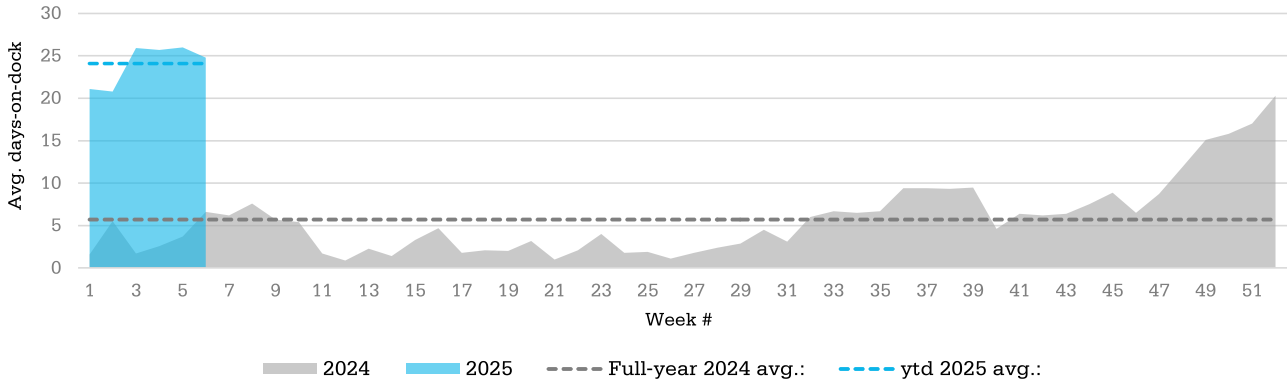

2024 vs 2025 PSA Halifax Atlantic Hub Terminal Dwell Average days-on-dock

Current week #6: **24.8 days**

ytd 2025 avg.: **24.1 days**

Full-year 2024 avg.: 5.7 days

2024 vs 2025 PSA Halifax Fairview Cove Terminal Dwell Average days-on-dock

Current week #6: **10.5 days**

ytd 2025 avg.: **10.3 days**

Full-year 2024 avg.: 4. days